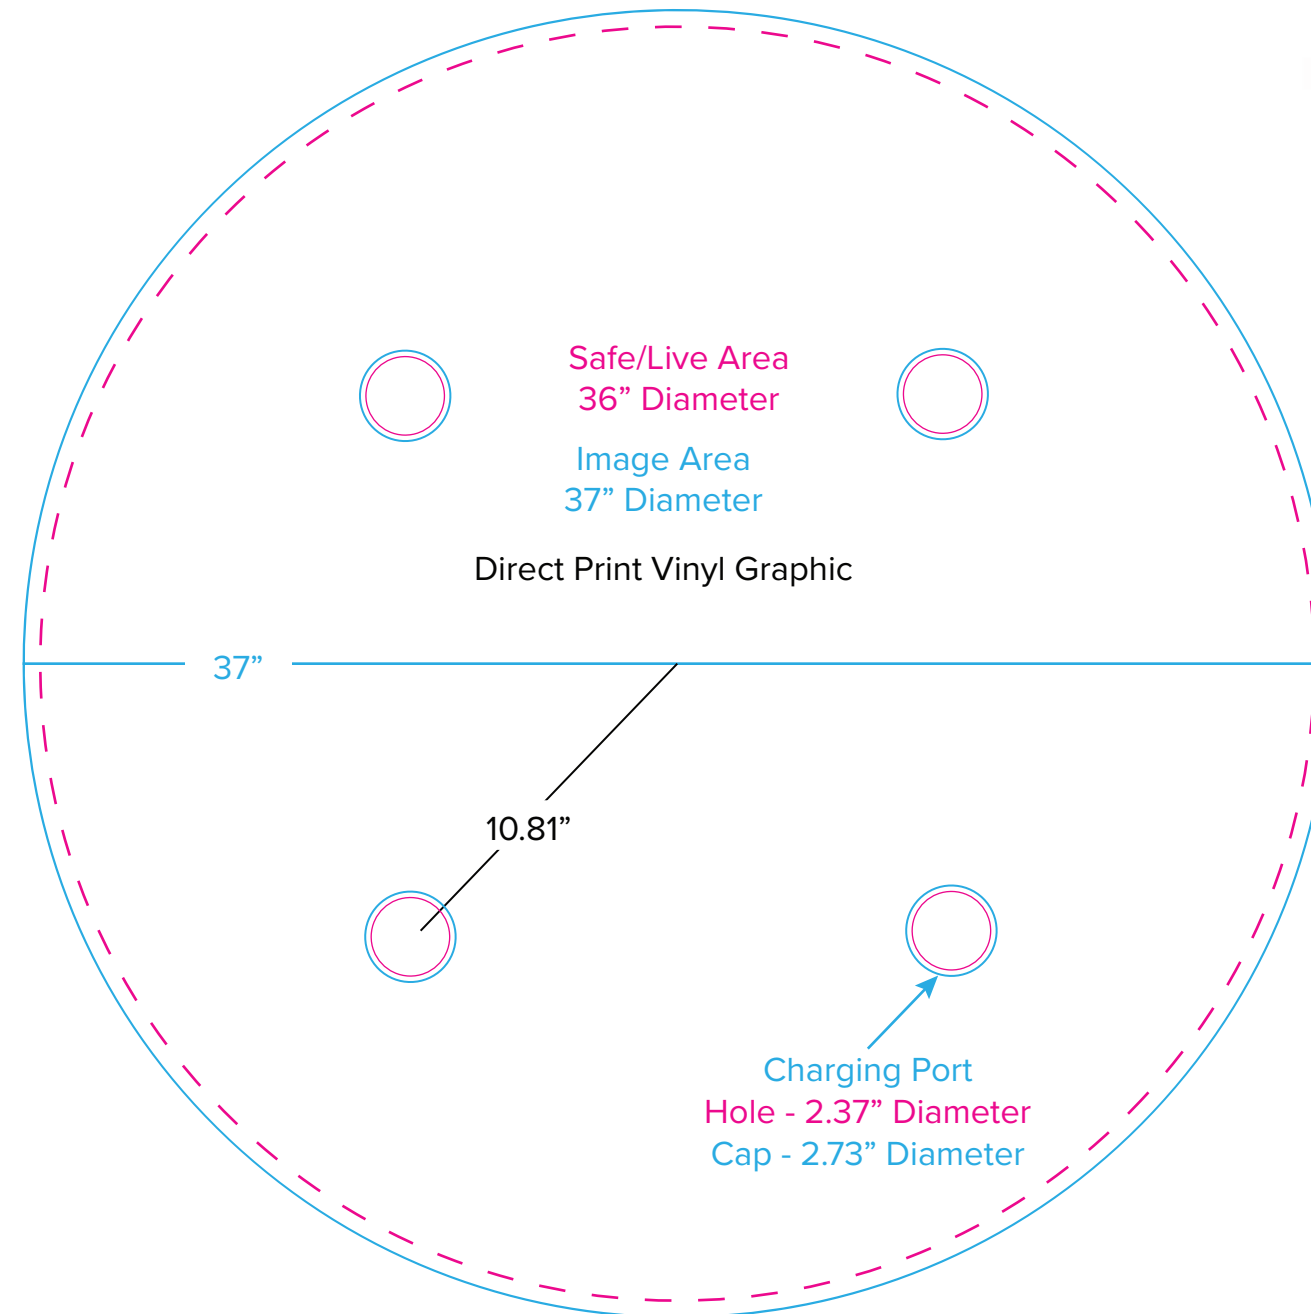

Graphic Template
10 x 20 Inline Exhibit
Backwall with Flat, Rectangular Panel – SEG Fabric Graphic

NOTE: All Raster Art (jpg, tiff,psd, png, etc.) must be at least 100 dpi at print size.
Standard kits are often customized. Please check with Customer Service to ensure that this template matches your specific job.

Graphic Template
Wireless Charging Coffee/Bistro Table
Direct Print Vinyl Graphic

NOTE: All Raster Art (jpg, tiff,psd, png, etc.) must be at least 100 dpi at print size.

Standard kits are often customized. Please check with Customer Service to ensure that this template matches your specific job.

Graphic Template
Custom Counters - Doors
Direct Print Vinyl Graphic

NOTE: All Raster Art (jpg, tiff,psd, png, etc.) must be at least 100 dpi at print size.
Standard kits are often customized. Please check with Customer Service to ensure that this template matches your specific job.