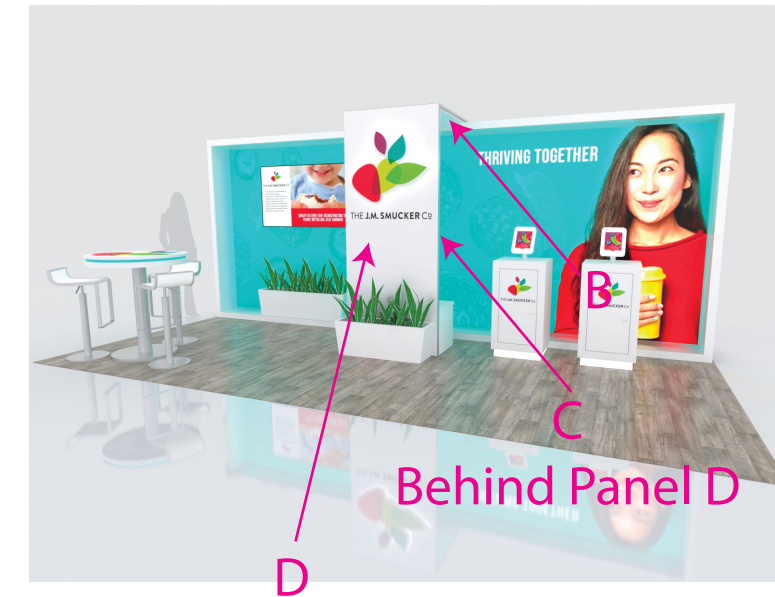

Graphic Template
10 x 20 Inline Exhibit
Backwall with Flat, Rectangular Panel – SEG Fabric Graphic

NOTE: All Raster Art (jpg, tiff,psd, png, etc.) must be at least 100 dpi at print size.
Standard kits are often customized. Please check with Customer Service to ensure that this template matches your specific job.

Graphic Template
Wireless Charging Coffee/Bistro Table
Direct Print Vinyl Graphic

NOTE: All Raster Art (jpg, tiff,psd, png, etc.) must be at least 100 dpi at print size.

Standard kits are often customized. Please check with Customer Service to ensure that this template matches your specific job.