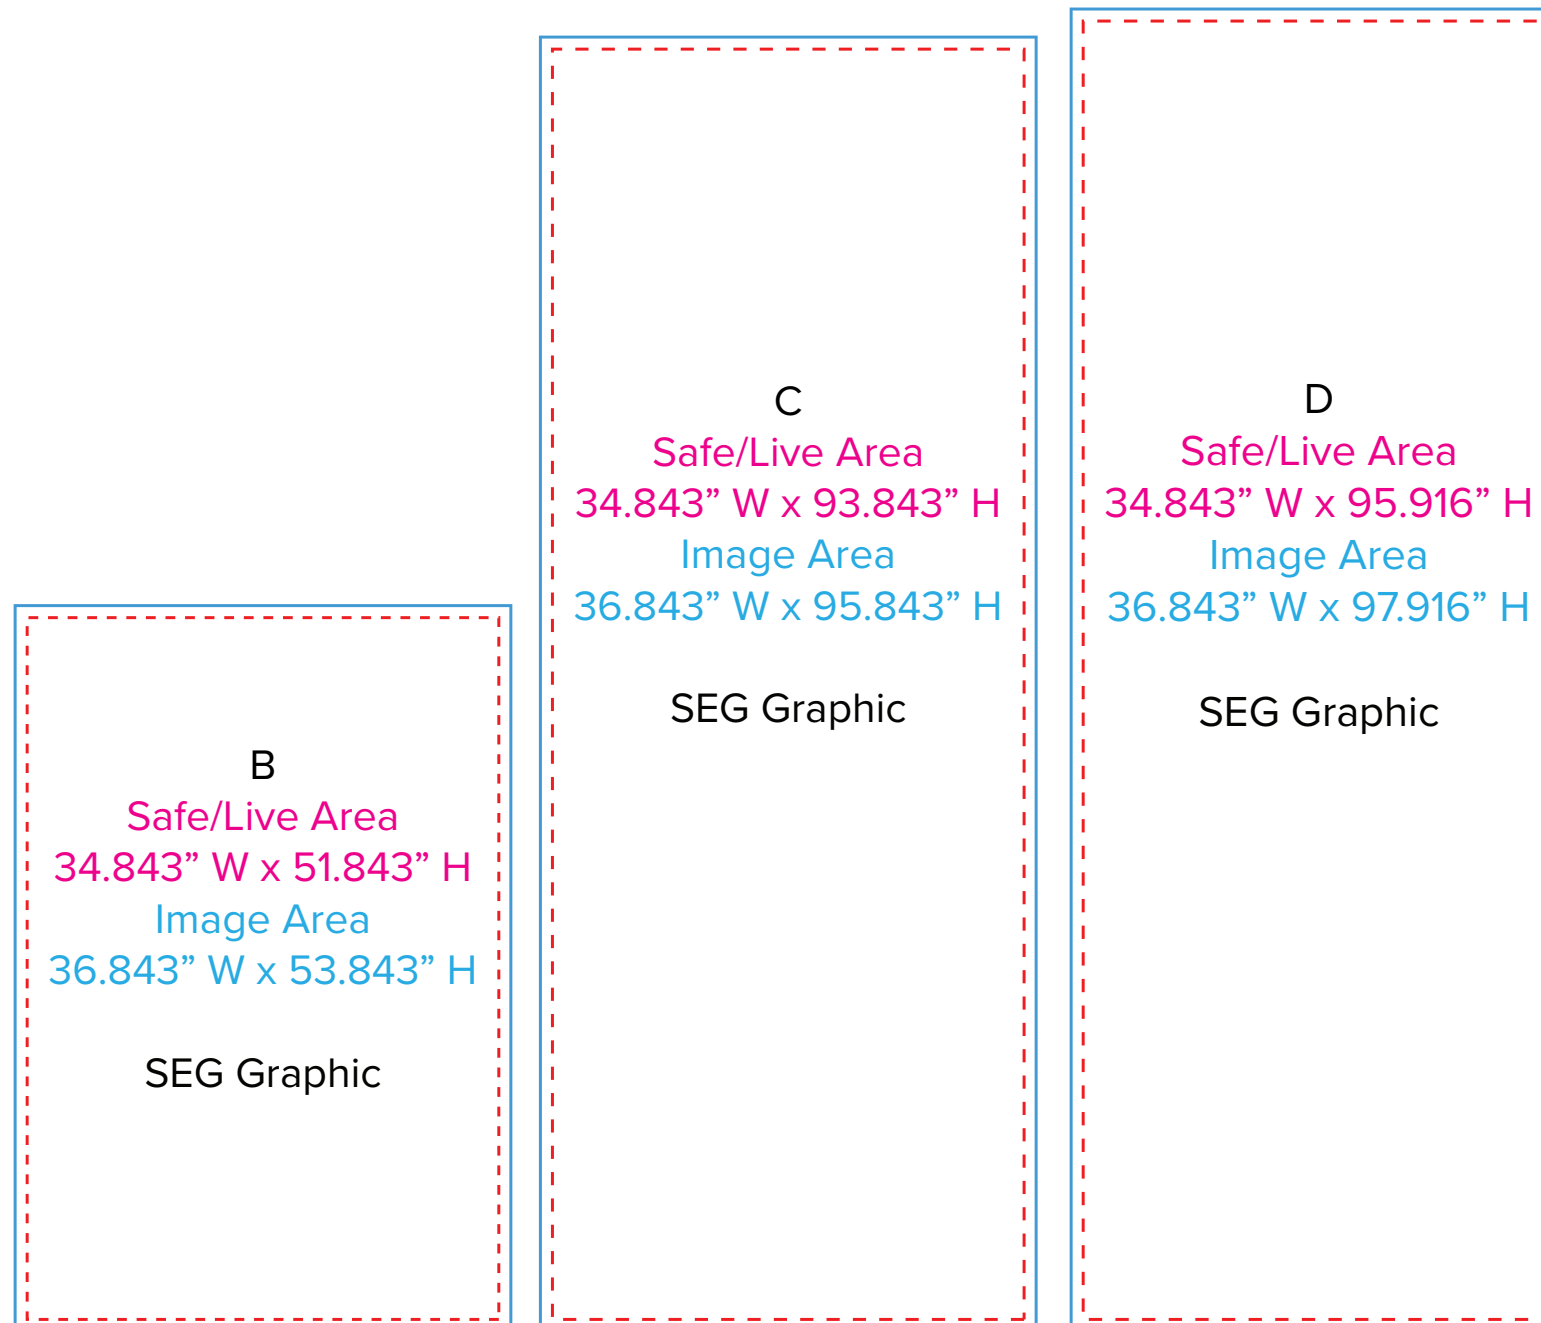

Graphic Template
10 x 20 Inline Exhibit
Backwall with Flat, Rectangular Panel – SEG Fabric Graphic

NOTE: All Raster Art (jpg, tiff,psd, png, etc.) must be at least 100 dpi at print size.
Standard kits are often customized. Please check with Customer Service to ensure that this template matches your specific job.

Graphic Template
Wireless Charging Coffee/Bistro Table
Direct Print Vinyl Graphic

NOTE: All Raster Art (jpg, tiff,psd, png, etc.) must be at least 100 dpi at print size.

Standard kits are often customized. Please check with Customer Service to ensure that this template matches your specific job.

Graphic Template
Custom Counters - Doors
Direct Print Vinyl Graphic

NOTE: All Raster Art (jpg, tiff,psd, png, etc.) must be at least 100 dpi at print size.
Standard kits are often customized. Please check with Customer Service to ensure that this template matches your specific job.