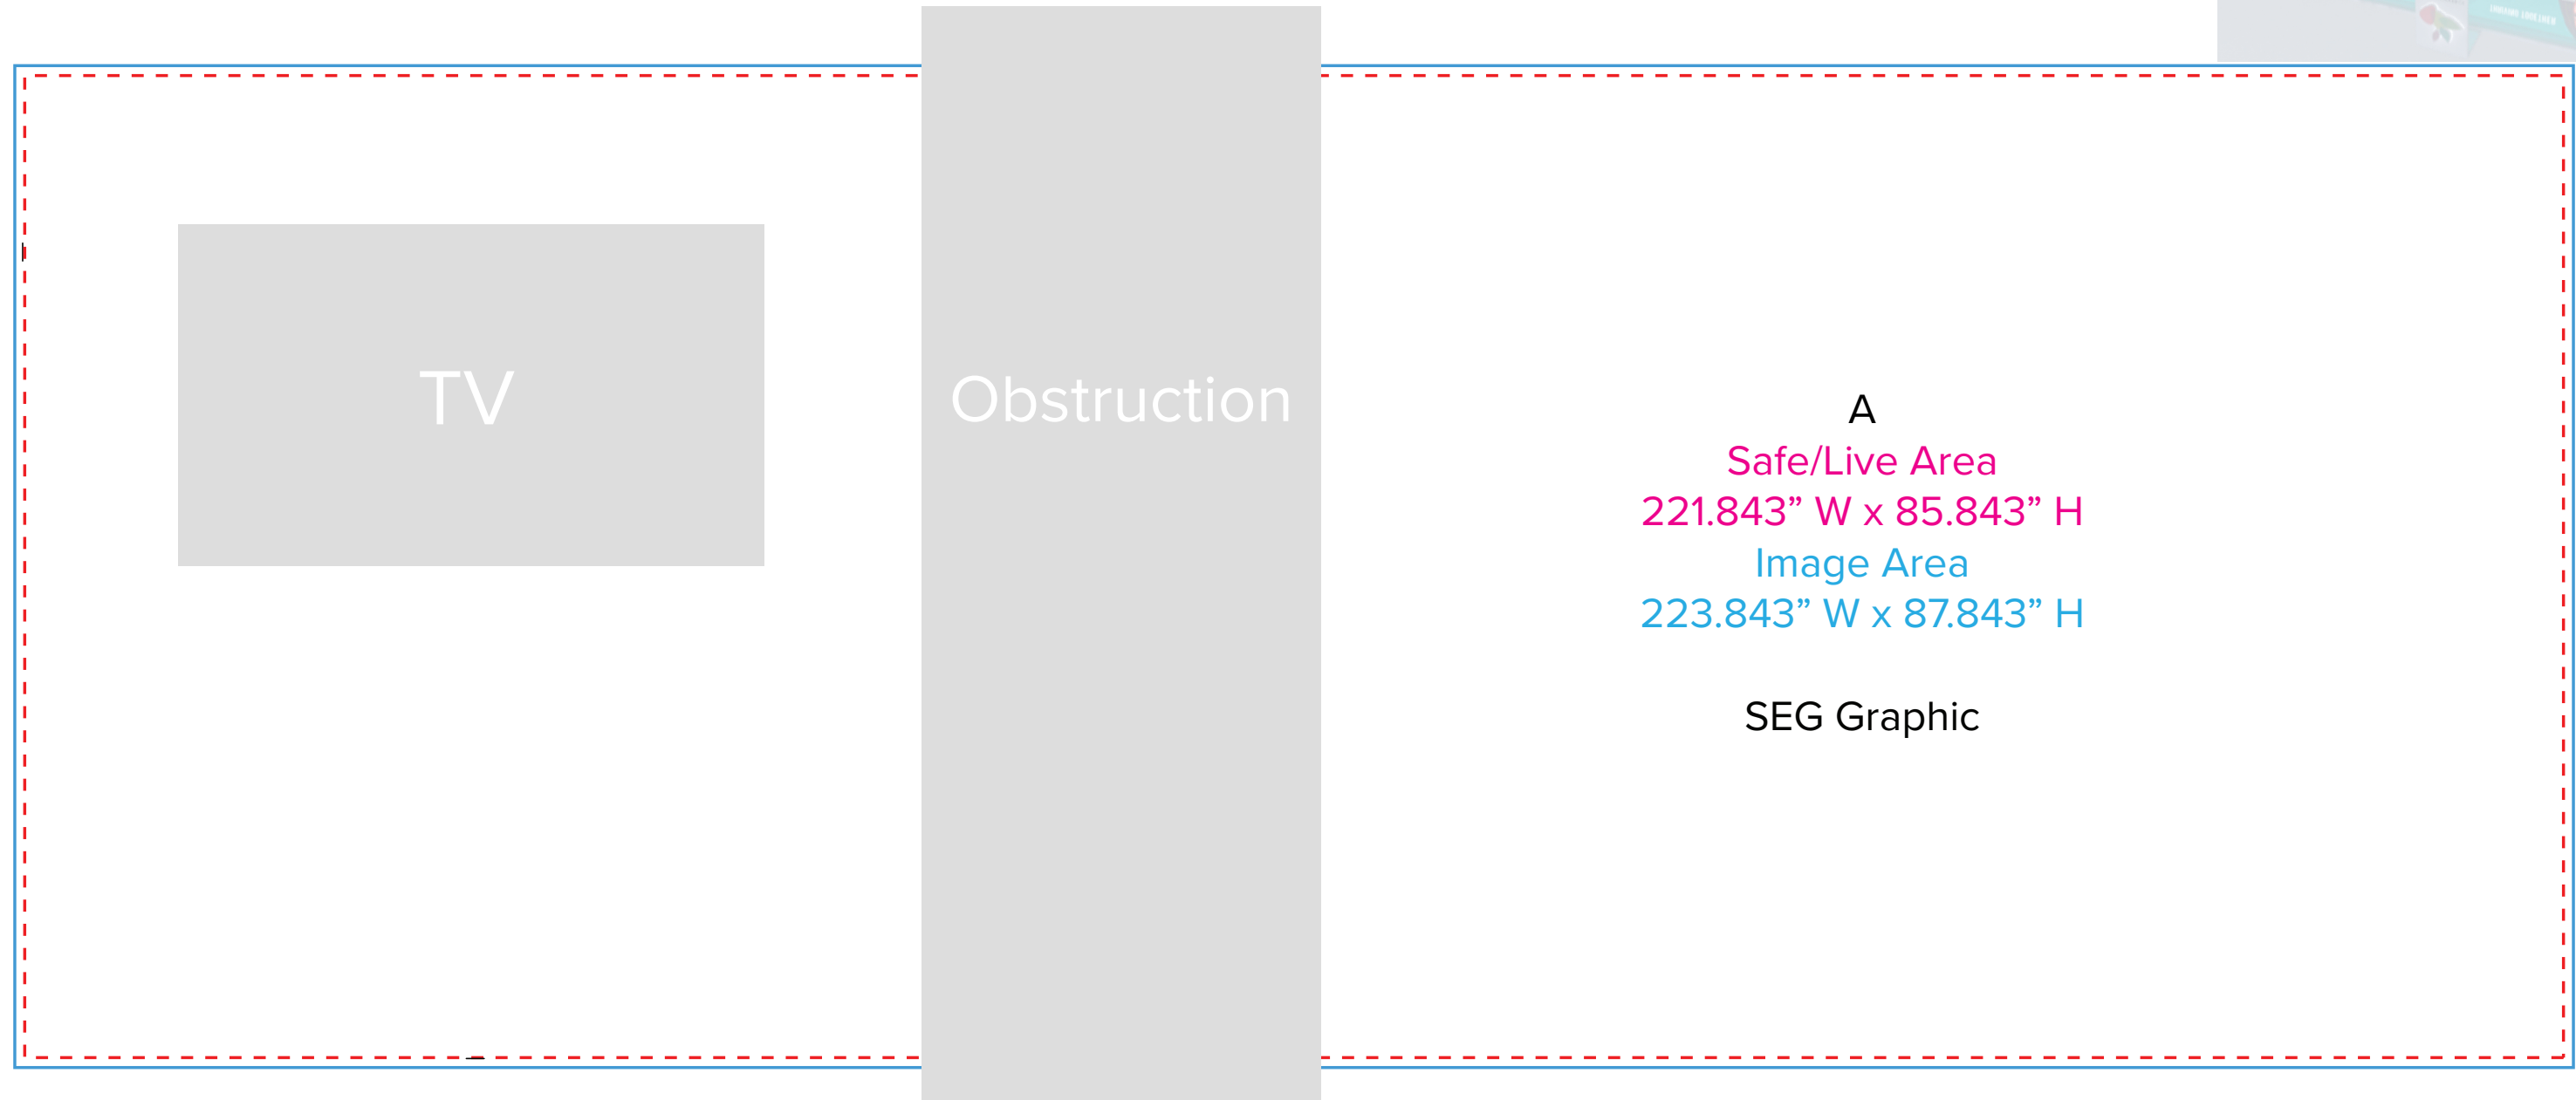

Graphic Template
10 x 20 Inline Exhibit
Backwall with Flat, Rectangular Panel – SEG Fabric Graphic

NOTE: All Raster Art (jpg, tiff,psd, png, etc.) must be at least 100 dpi at print size.
Standard kits are often customized. Please check with Customer Service to ensure that this template matches your specific job.